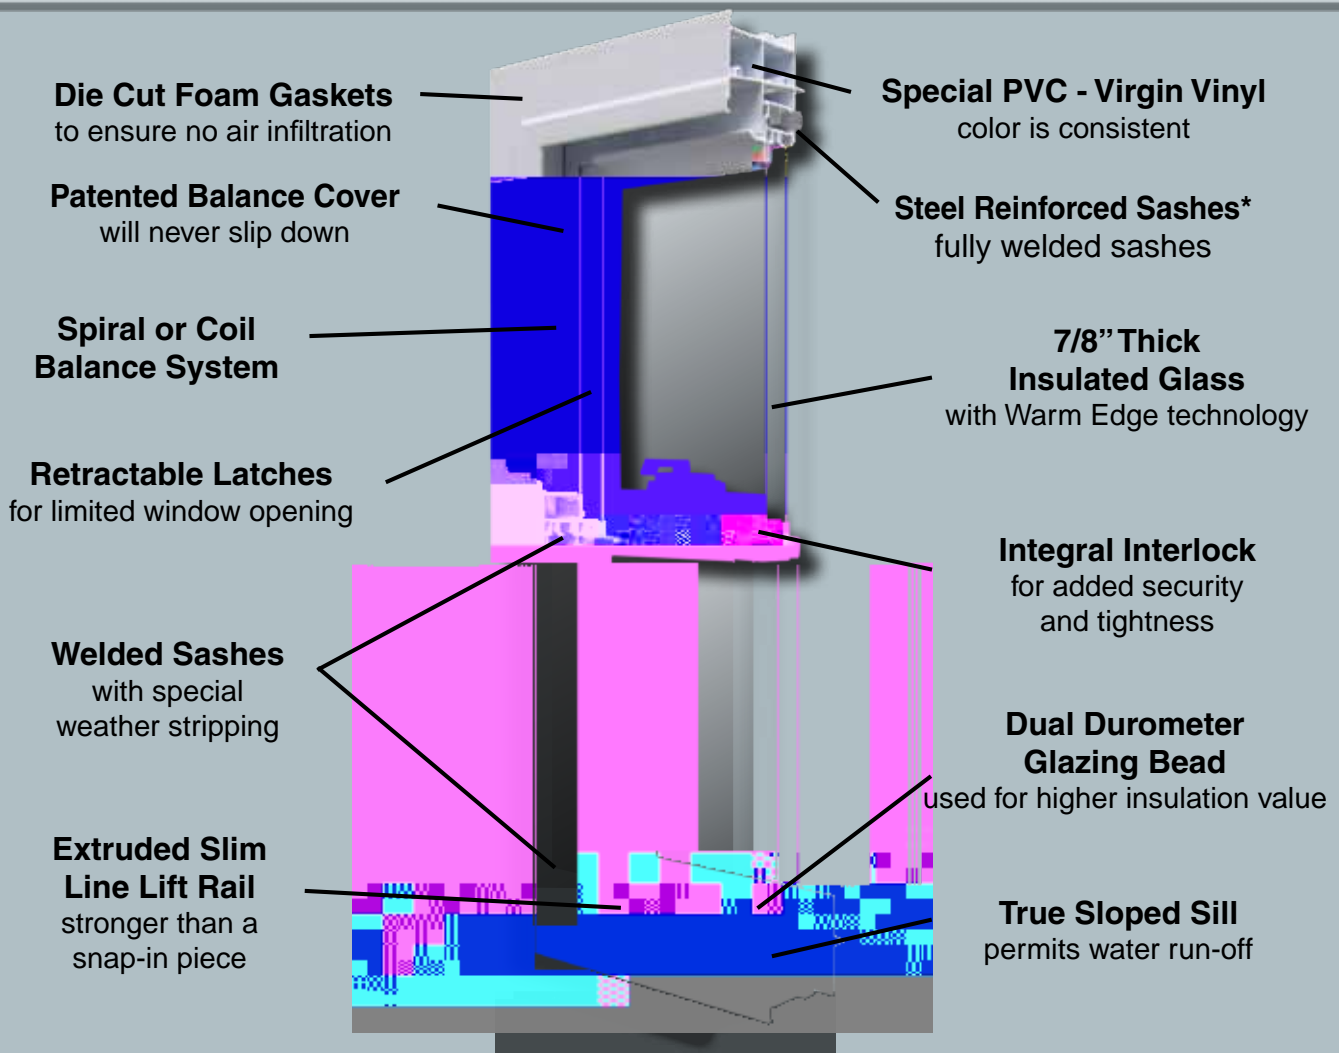

3000 Window Series By Lang Exterior

a process that carves into the glass for a 3 dimensional design

Experience the ReZillience 3000 Series